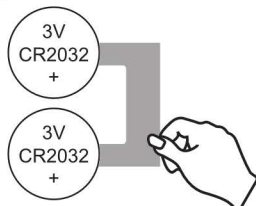

#### Use of The Mirror

Foldable LED travel compact mirror: Includes normal 1x and 5x magnifying mirror, foldable, space-saving with 10pcs LED lights.

#### Use

*Before using the mirror, please pull the battery tabs out in order to activate the batteries and use the mirror.*

1. To turn the lights on, push the switch to **ON** position.
2. To turn the lights off, push the switch to the **OFF** position.