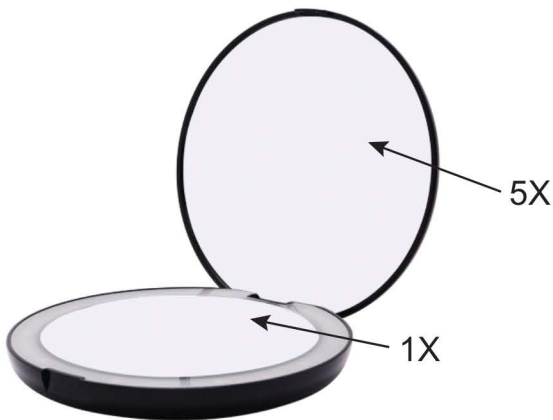

#### Use of The Mirror

Foldable LED travel compact mirror: Includes normal 1x and 5x magnifying mirror, foldable, space-saving with 10pcs LED lights.