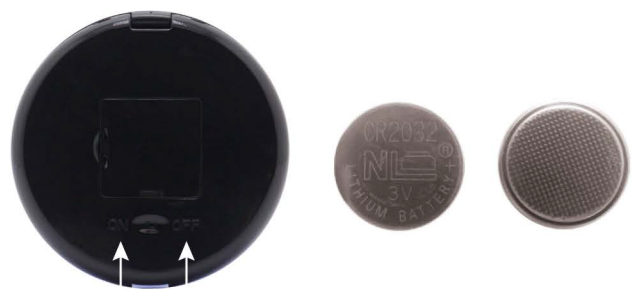

Cleaning Your Mirror

To clean your Compact Travel Mirror, gently wipe with a soft, damp, terrycloth towel. Do not immerse the product in water.